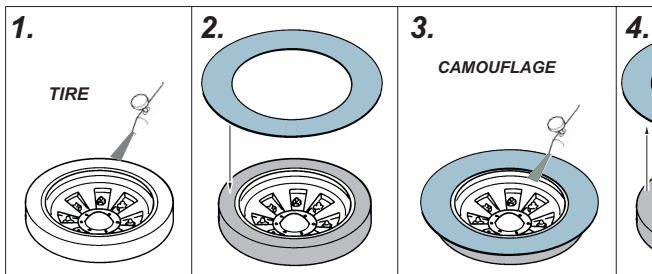

063

**KIT
PARTS:
A11, A13,
A14, A20,
H37**

**uard
ess Mask**

T 063

M-10/ Achilles wheel mask

A die-cut mask for accurate painting for Academy

1/35

**KIT
PARTS:
A11, A13,
A14, A20,
H37**