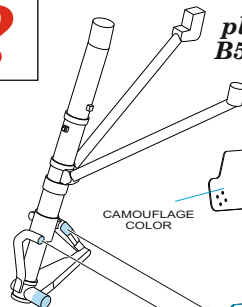

R6 - right wheel  
R5 - left wheel

**B**

R6 - right wheel  
R5 - left wheel

**?**

*plastic*  
B5  B4

CAMOUFLAGE COLOR

**PE1**  
(PE1 THE RIGHT MUDGUARD ONLY)

H 77  
C 137  
TIRE BLACK