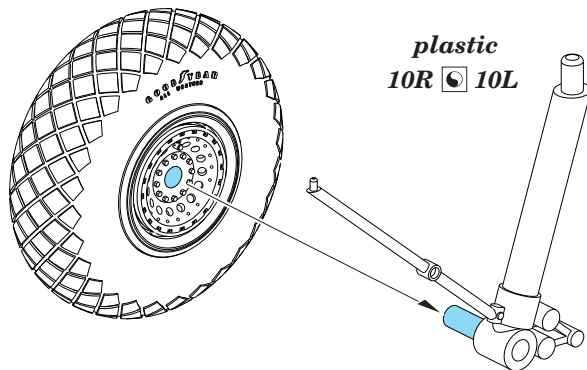

648 078 B-17 wheels

For Revell, Monogram kit
Pro stovebnici Revell, Monogram

eduard
BRASSIN

1/48 scale

R1 2pcs.

R2 2pcs.

R3 2pcs.

This product contains metal and resin detail parts for upgrading scale plastic models. When selecting this set make sure that it is for the kit mentioned in product name as these sets are made specifically for that kit. When upgrading the model some cutting or corrections may be necessary for parts to fit accurately. **WARNING!** This set contains small and sharp parts. Work carefully in a ventilated and well-lit room. Safety glasses are recommended. This product is not suitable for children below 14 years of age.

RELATED PRODUCTS

648 068 PV-1 wheels

(not included in this set)

www.eduard.com

BEST BRASS RESIN AROUND!

-  SYMMETRICAL ASSEMBLY
SYMETRICKÁ MONTÁŽ
-  REMOVE
ODSTRANIT
-  BEND
OHNOUT
-  GRIND
OBROUSIT
-  OPTION
VOLBA
-  DRILL HOLE
VRTÁT OTVOR
-  REPLACE
NAHRADIT