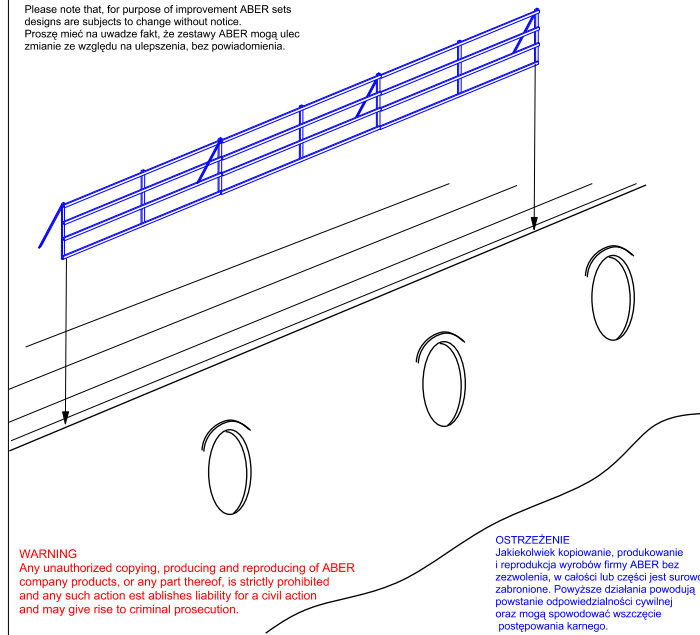

German WW II Ships railing (1 choice)

Niemieckie relingi (1 wybór)

1/350 scale update fit to every ship model

ABER®

1:350-07

WWW.ABER.NET.PL

Made in Poland © 2005

Use Cyanoacryl glue
kleić klejami cyjanoakrylowymi