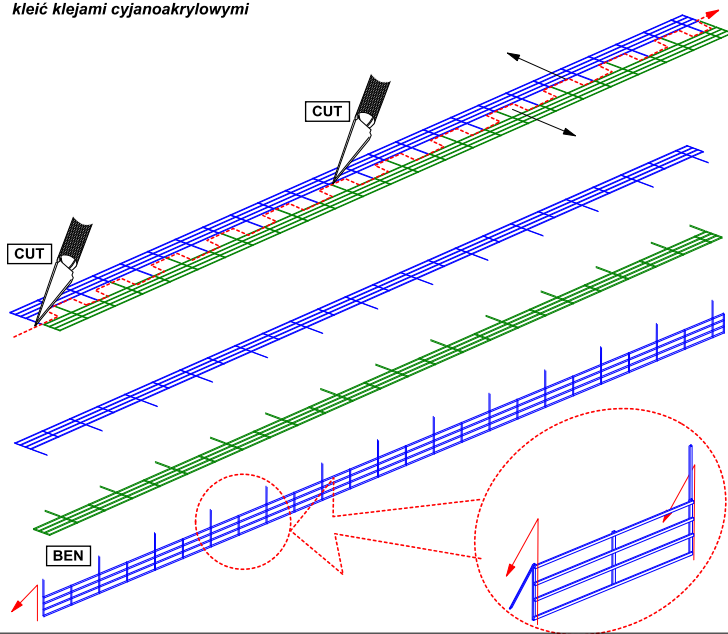

German WW II Ships railing (1 choice)

Niemieckie relingi (1 wybór)

1/350 scale update fit to every ship model

ABER®

1:350-07

WWW.ABER.NET.PL

Made in Poland © 2005

Use Cyanoacryl glue
kleić klejami cyjanoakrylowymi