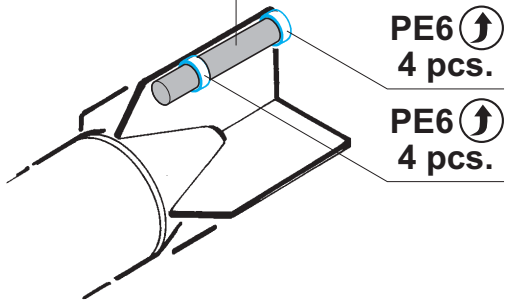

4 pcs.

H 12 ? H 51 ? H 70 ? H 80  
 C33 BLACK C11 GRAY RLM02 GRAY KHAKI GREEN

?

4 pcs.  
 Ø - 1,2mm  
 l - 7,8mm  
 plastic

## PLASTIC PARTS