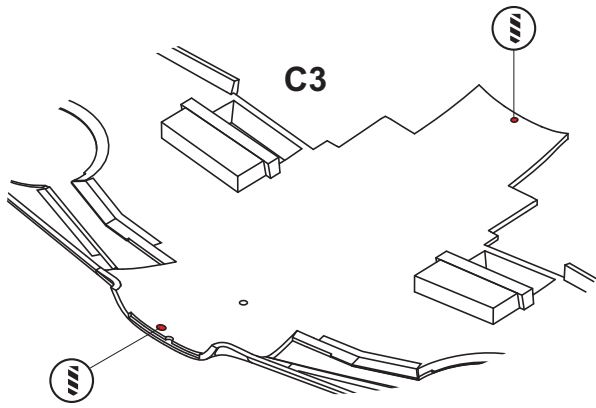

4 pcs.
Ø - 1,2mm
l - 7,8mm
plastic

H 12 C33 BLACK ? H 51 C11 GRAY ? H 70 C60 RLM02 GRAY ? H 80 KHAKI GREEN

4 pcs.