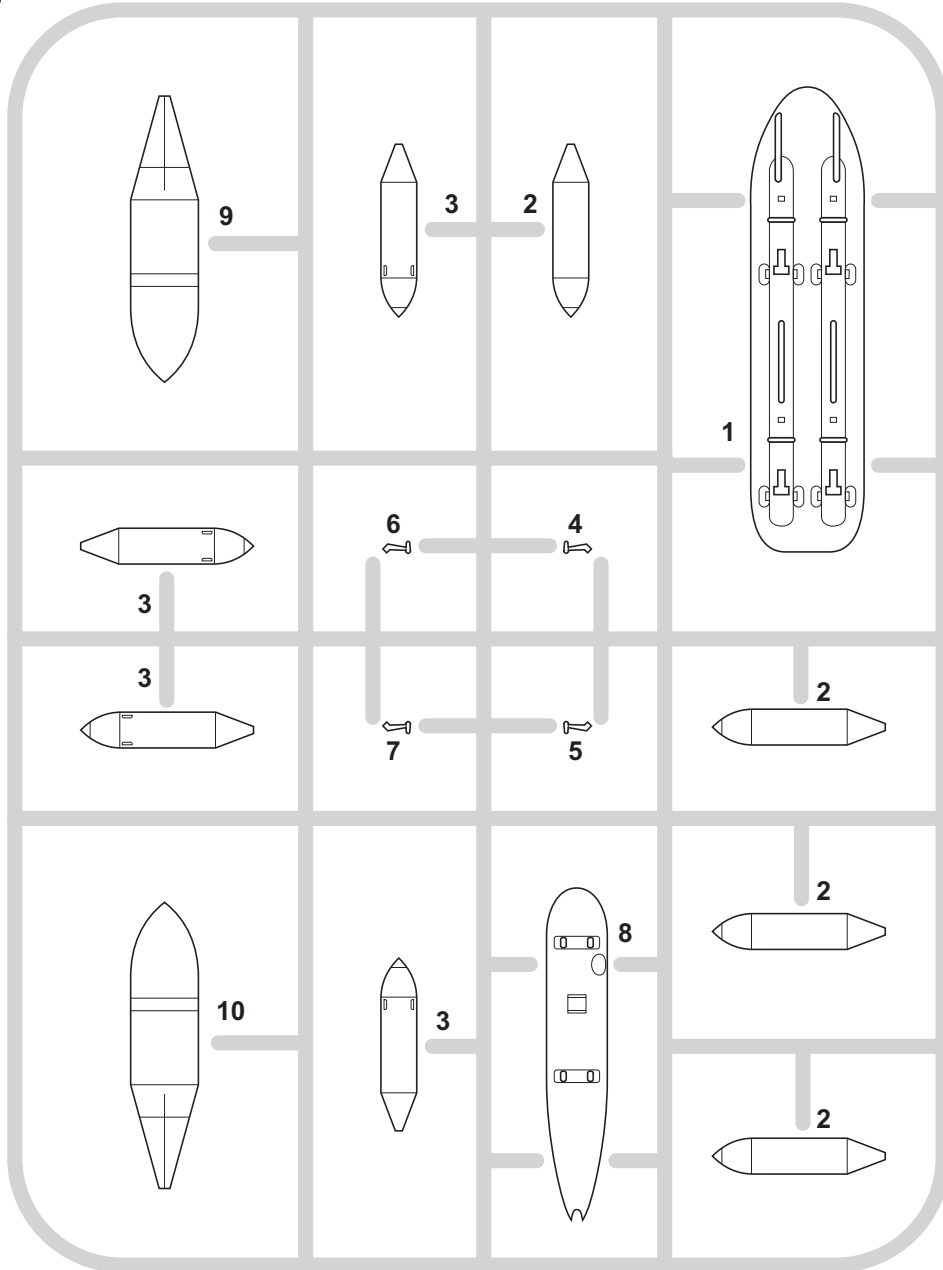

4 pcs.

H 12 ? H 51 ? H 70 ? H 80  
 C33 BLACK C11 GRAY RLM02 GRAY KHAKI GREEN

?

4 pcs.  
 Ø - 1,2mm  
 l - 7,8mm  
 plastic

## PLASTIC PARTS