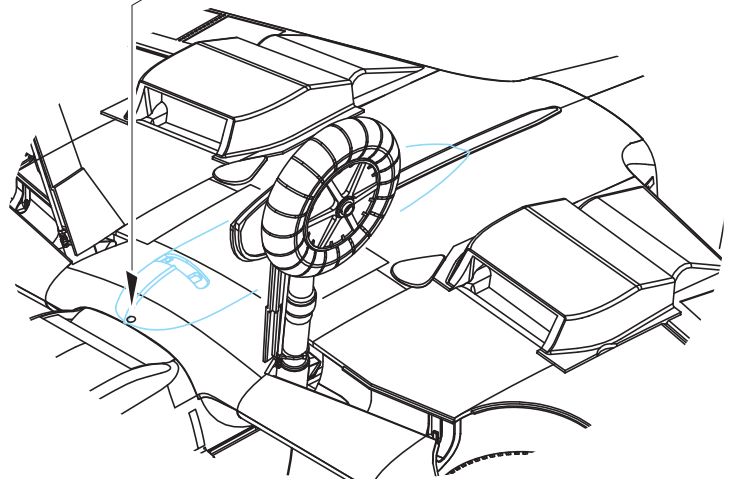

4 pcs.

H 12 ? H 51 ? H 70 ? H 80  
 C33 BLACK C11 GRAY RLM02 GRAY KHAKI GREEN

?

4 pcs.  
 Ø - 1,2mm  
 l - 7,8mm  
 plastic

## PLASTIC PARTS