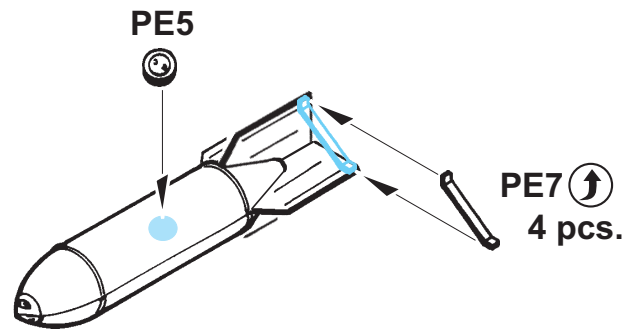

4 pcs.
Ø - 1,2mm
l - 7,8mm
plastic

H 12 C33 BLACK ? H 51 C11 GRAY ? H 70 C60 RLM02 GRAY ? H 80 KHAKI GREEN

4 pcs.