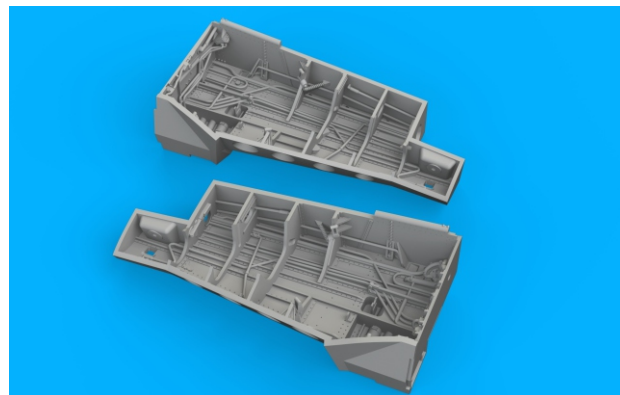

BEST BRASS RESIN AROUND!