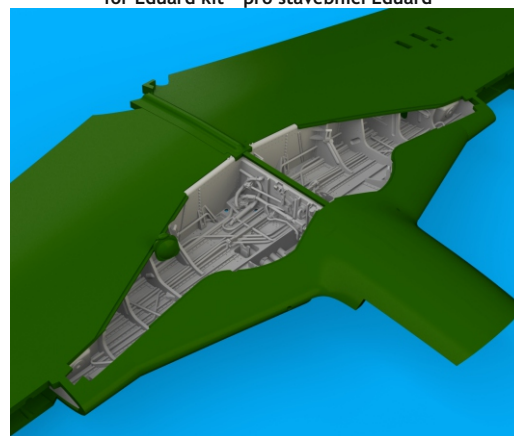

eduard

www.eduard.com

26,95

435 21 Obrnice 170

Czech Republic

648 742

P-51D wheel bay

for Eduard kit - pro stavebnici Eduard

1/48

eduard

BEST BRASS RESIN AROUND!

P-51D-5: 1 C352 CHROMATE YELLOW

2 SM201 FINE SILVER

P-51D-10: 1 C352 CHROMATE YELLOW

2 SM201 FINE SILVER

P-51D-15: 1 C352 CHROMATE YELLOW