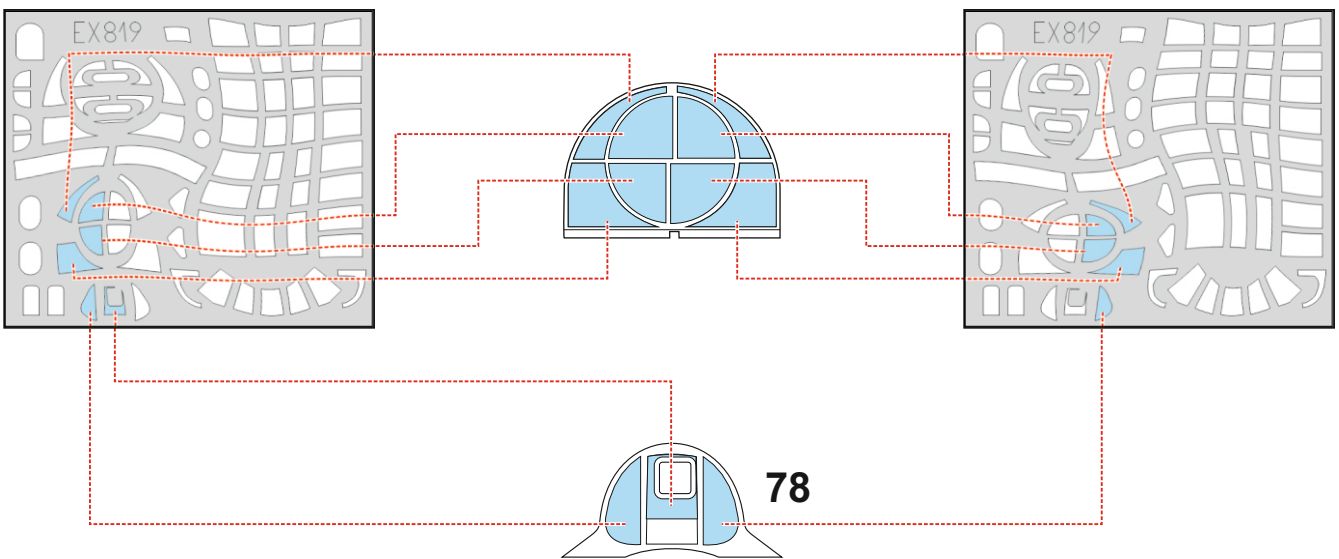

TBF-1C

EX 819

for kit **ACADEMY**

scale **1/48**

63

62

78