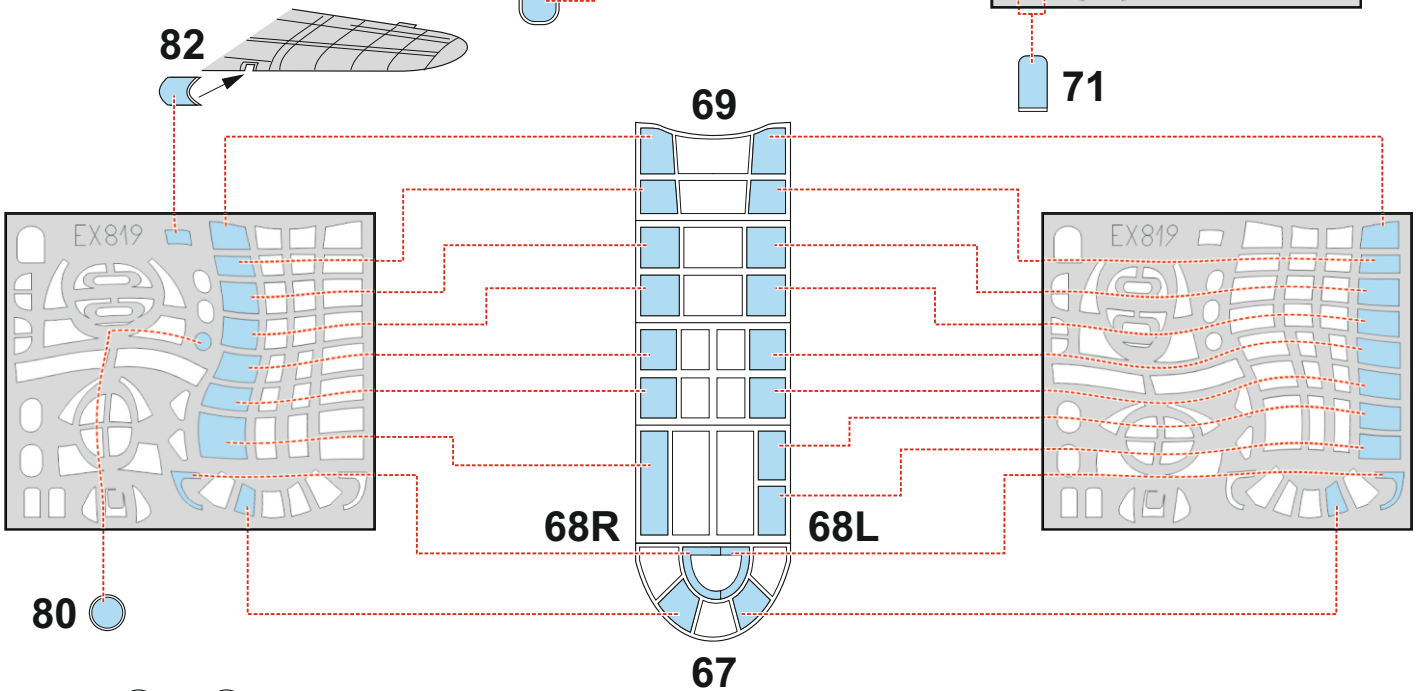

TBF-1C

EX 819

for kit **ACADEMY**

scale **1/48**

63

62

78