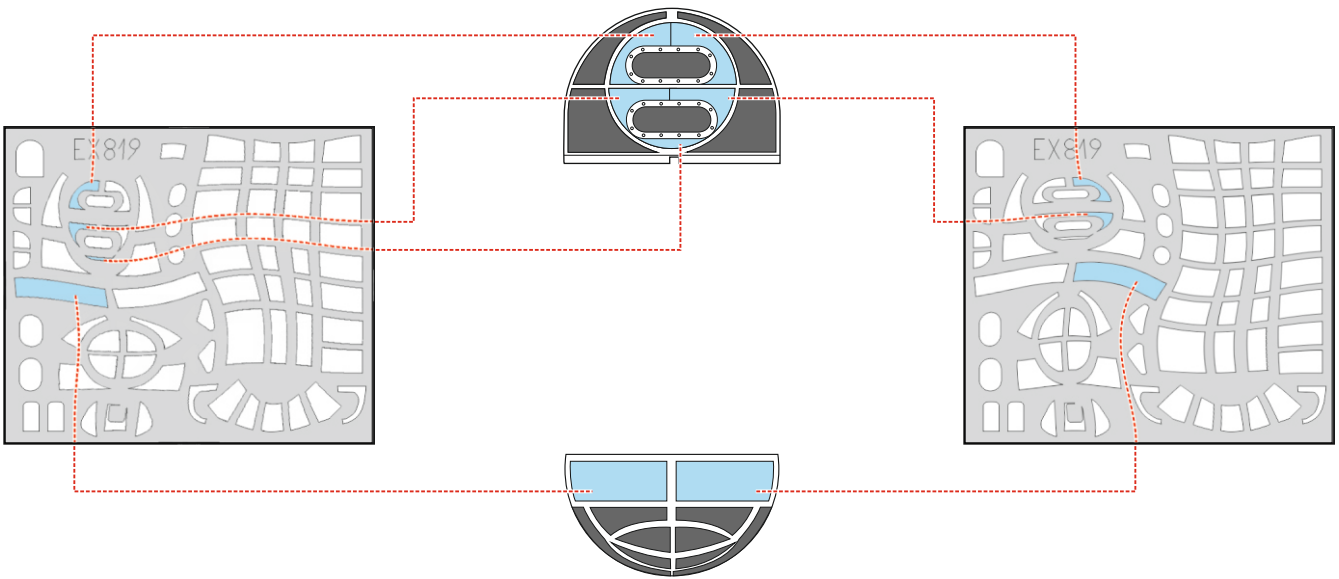

TBF-1C

EX 819

for kit **ACADEMY**

scale **1/48**

63

62

78