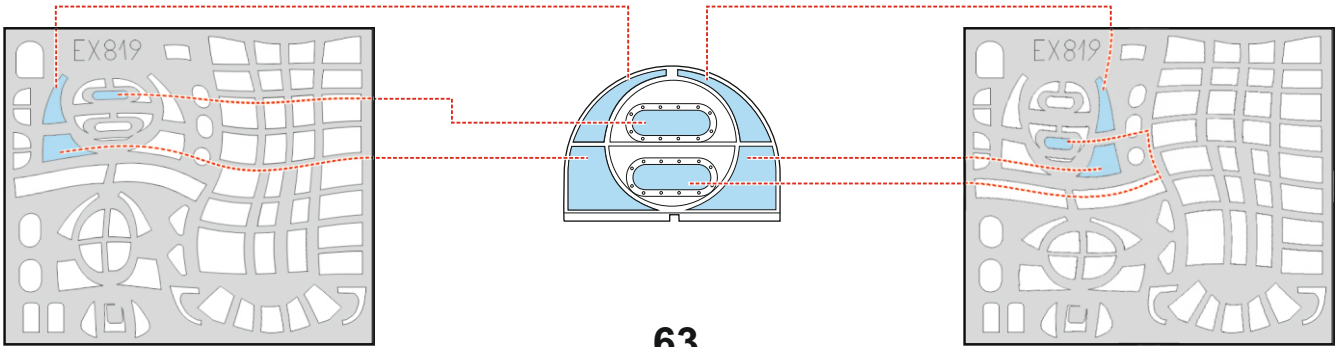

TBF-1C

EX 819

for kit **ACADEMY**

scale **1/48**

63

62

78