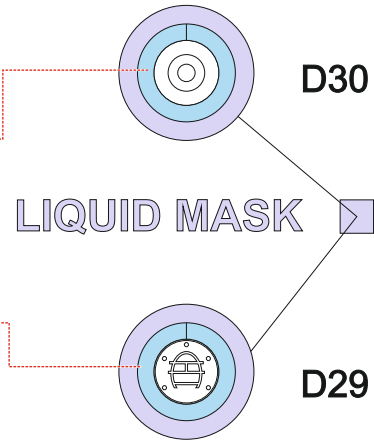

DH. 82A Tiger Moth

JX 273

for kit **ICM**

scale **1/32**

outside

inside